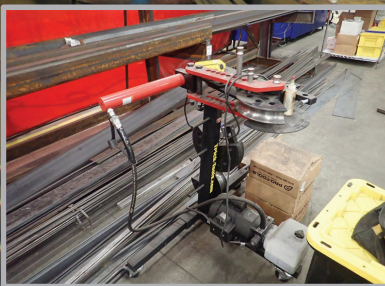

Location: 1930 Merrill Creek Pkwy, Everett, WA 98203

2005 TRUMPF TLF 4000

SPARX SIV

HYPERTHERM POWERMAX 45 XP

LINCOLN SQUARE WAVE TIG 200

AIRFLOW SYSTEMS

TRICK TOOLS

GRIZZLY