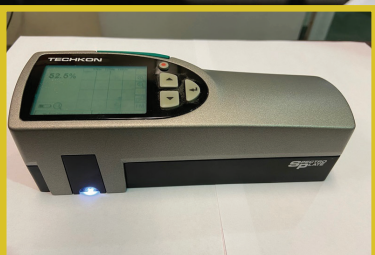

TECHKON SPECTRO PLATE