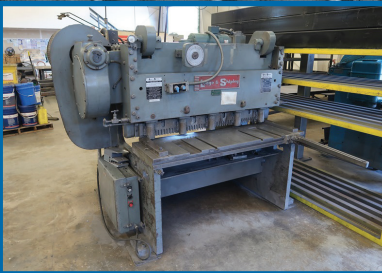

LODGE & SHIPLEY 0304

BRIDGEPORT

DI-ARCO 16-96

STANDARD AB200-12

SCOTCHMAN 5014 TM

TIMESAVER 1371HDM

HOUDAILLE STRIPPIT
SUPER 30/40 HD

CINCINNATI 1012