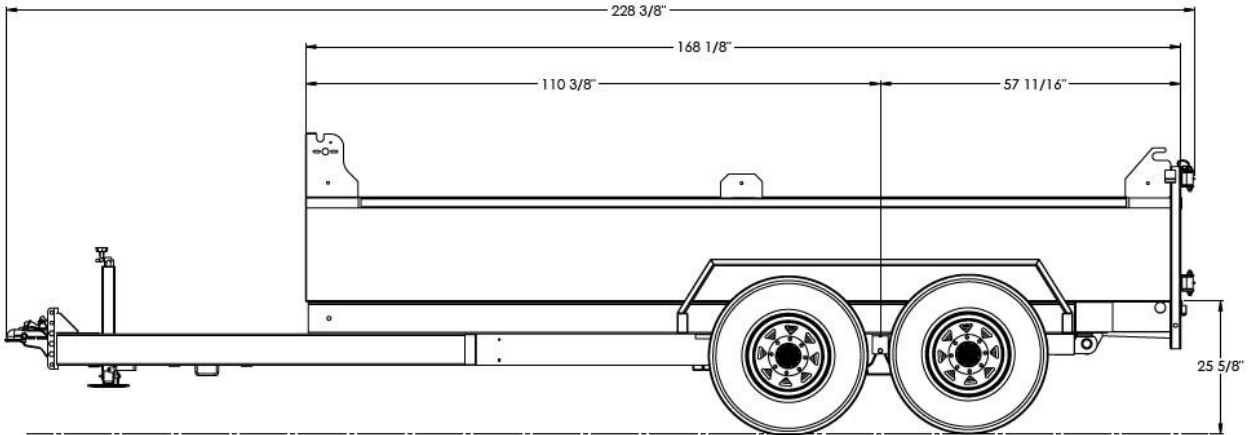

Dimensions	
Back of Trailer to Center Axle	57 11/16"
Front of Trailer to Center Axle	110 3/8"
Box L x W	168 1/8" x 84"
Box Floor Height	25 5/8"
Total Length of Trailer	228 3/8"