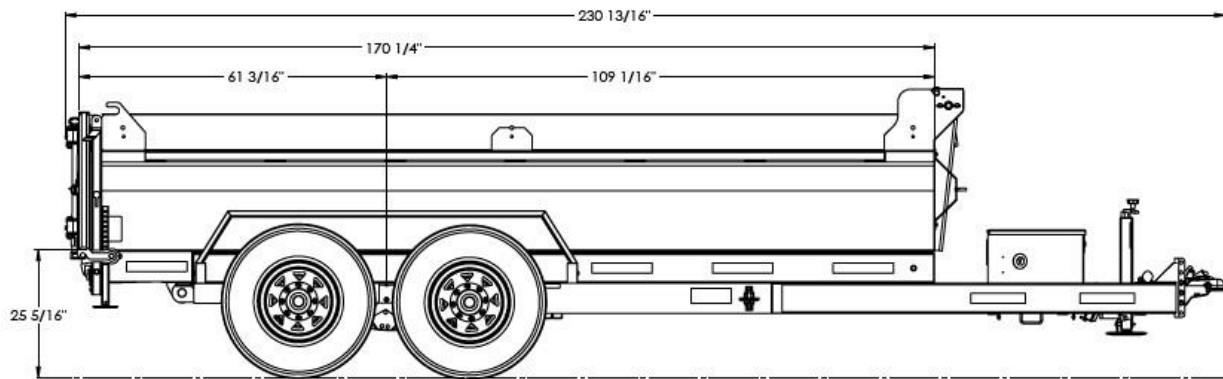

Dimensions	
Back of Trailer to Center Axle	61 3/16"
Front of Trailer to Center Axle	109 1/16"
Box L x W	170 1/4" x 84"
Box Floor Height	25 5/16"
Total Length of Trailer	230 13/16"