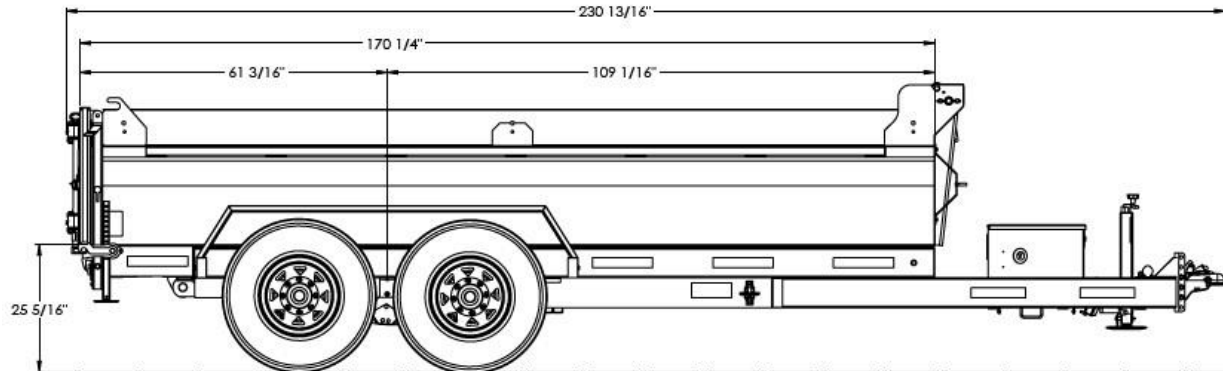

Dimensions	
Back of Trailer to Center Axle	61 3/16"
Front of Trailer to Center Axle	109 1/16"
Box L x W	170 1/4" x 84"
Box Floor Height	25 5/16"
Total Length of Trailer	230 13/16"